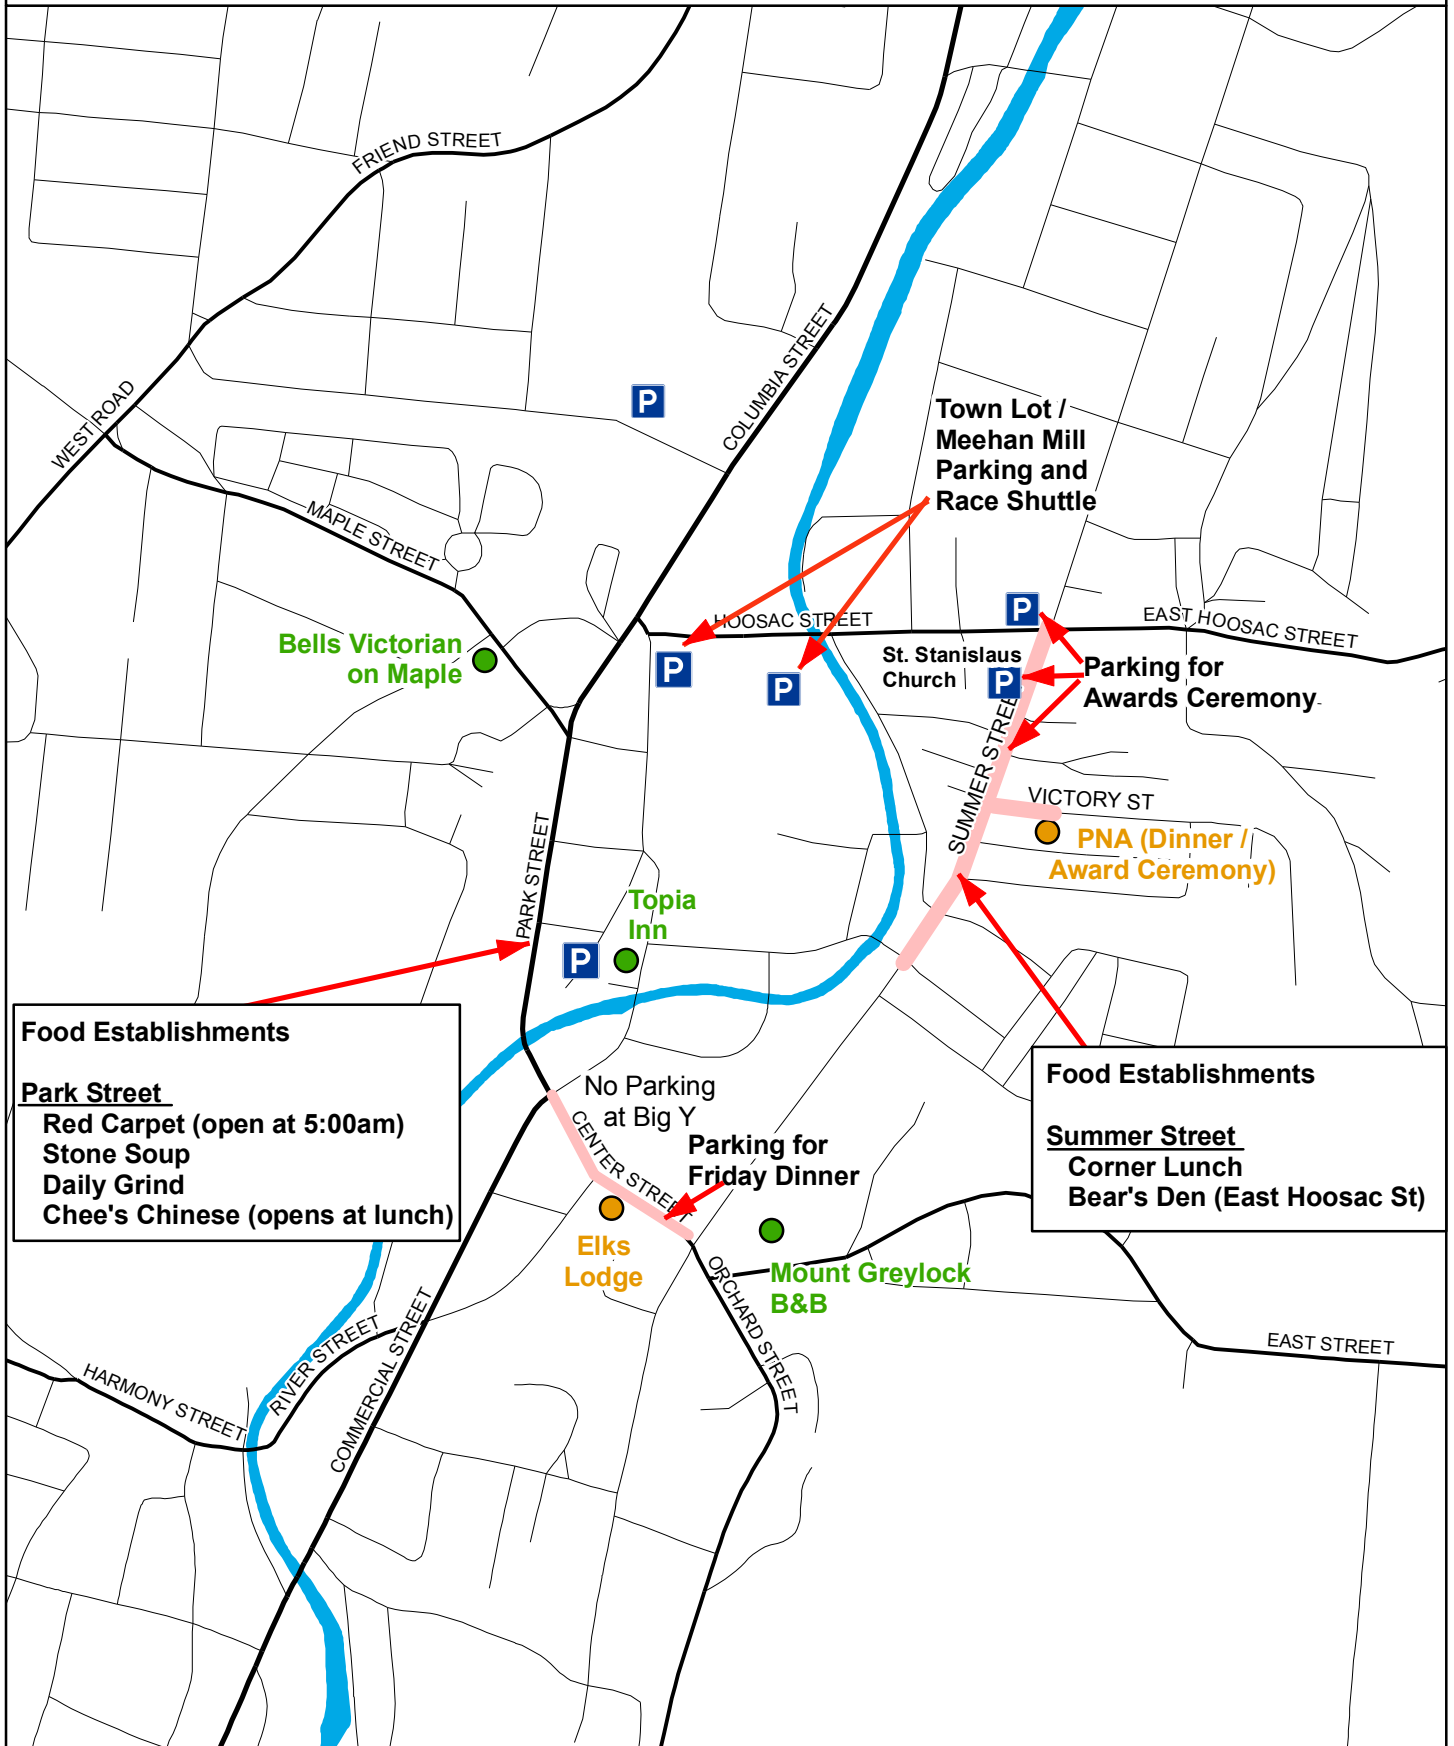

Event Map

Food Establishments

Park Street

- Red Carpet (open at 5:00am)
- Stone Soup
- Daily Grind
- Chee's Chinese (opens at lunch)

Food Establishments

Summer Street

- Corner Lunch
- Bear's Den (East Hoosac St)

PNA (Dinner / Award Ceremony)

Parking for Awards Ceremony

Parking for Friday Dinner

No Parking at Big Y

Town Lot / Meehan Mill Parking and Race Shuttle

Bells Victorian on Maple

Topia Inn

Elks Lodge

Mount Greylock B&B

St. Stanislaus Church